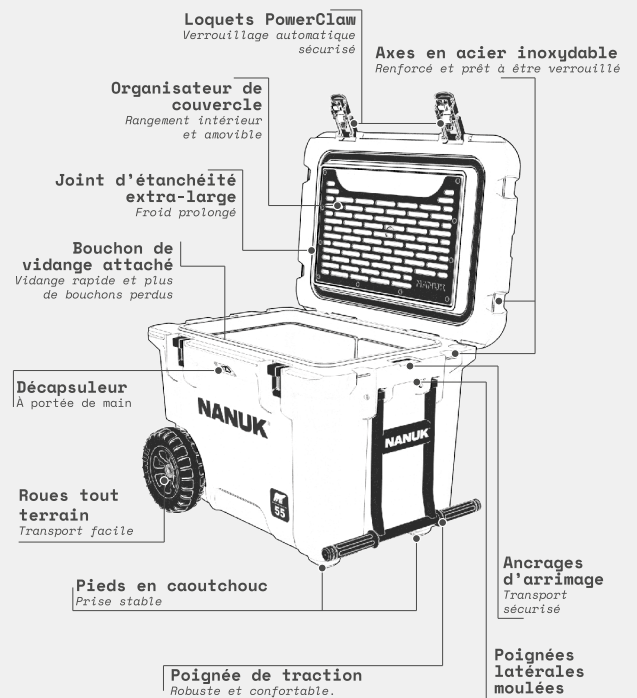

OVERVIEW

UPC Code

666365131720

Item Number

RC55-000WH-0B1

Description

Nanuk Roto Molded Coolers Wheeled (55QT) - White

666365131713

RC55-000DT-0B1

Nanuk Roto Molded Coolers Wheeled (55QT) - Desert Tan

666365131737

RC55-000NV-0B1

Nanuk Roto Molded Coolers Wheeled (55QT) - Navy