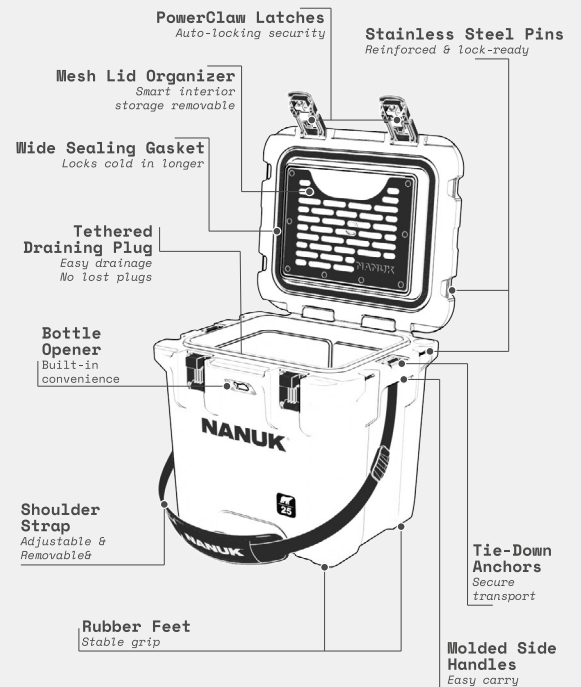

OVERVIEW

UPC Code

666365131669

Item Number

RC25-000WH-0B1

Description

Nanuk Roto Molded Coolers (25QT) - White

666365131652

RC25-000DT-0B1

Nanuk Roto Molded Coolers (25QT) - Desert Tan

666365131676

RC25-000NV-0B1

Nanuk Roto Molded Coolers (25QT) - Navy