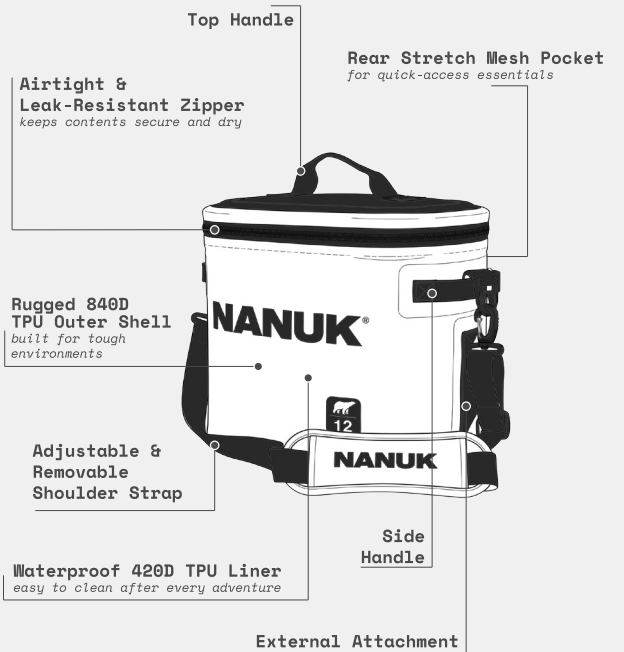

Specifications

Interior Dimensions	L12.0" x W7.0" x H8.8" L305 mm x W178 mm x H222 mm
Exterior Dimensions	L14.2" x W9.8" x H10.6" L360 mm x W250 mm x H270 mm
Weight	2.8 lb 1.3 kg
Volume	13.6 L

Available Color

Grey

OVERVIEW

UPC Code

666365133885

Item Number

SC12-000GY-0B1

Description

Waterproof TPU soft Cooler Bag (12 cans) - Grey