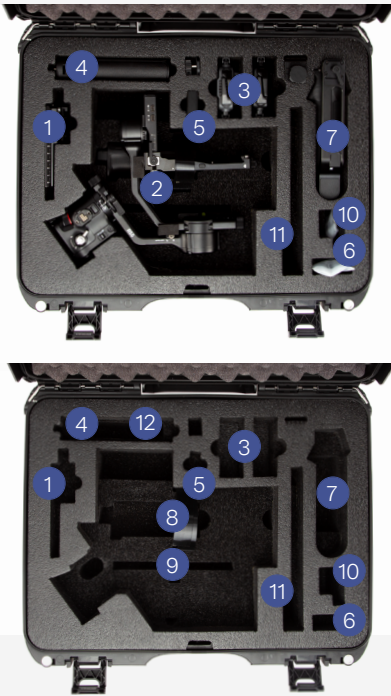

Specifications

Dimensions 19.8" x 16.0" x 7.6"
483 x 406 x 178 mm

Poids 8.1 lb | 3.7 kg

Available Cases Color(s)

Built to organize, protect, carry and survive tough conditions, the NANUK 930 For DJI™ RS 5 /RS 5 Pro Combo waterproof hard case is impenetrable and indestructible with a lightweight tough NK-7 resin shell and PowerClaw superior latching system.

The high-quality closed cell foam is precisely precision cut to specifically fit the DJI™ RS 2, RS 2 Pro, RS 3 or RS 3 Pro, RS 4 or RS 4 Pro and RS 5 as a Combo or non-Combo.

Foam Features

1. Quick-Release Plate	2. Gimble
3. SDR Transmission Combo	4. Quick-Open Tripod
5. RS Enhanced Intelligent Tracking Module	6. Lens-Fastening Support and Screw Kit
7. Electronic Briefcase Handle	8. BG33 Battery Grip
9. Lower Quick-Release Plate	10. Focus Motor
11. Focus Motor Rod Mount Kit Comb	12. Accessories

UPC Code	Item Number	Description
666365131607	930S-080BK-0A0-C2559	Nanuk Case 930 for DJI RS5 Combo-Kit - Black
666365131614	930S-080GP-0A0-C2559	Nanuk Case 930 for DJI RS5 Combo-Kit - Graphite
666365131621	930S-080OL-0A0-C2559	Nanuk Case 930 for DJI RS5 Combo-Kit - Olive
666365131638	930S-080OR-0A0-C2559	Nanuk Case 930 for DJI RS5 Combo-Kit - Orange