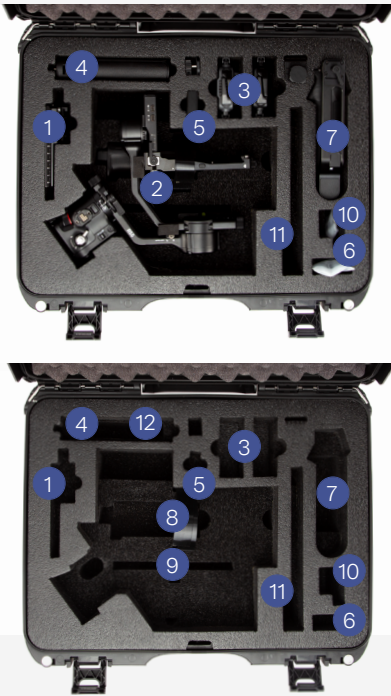

## Specifications

Dimensions 19.8" x 16.0" x 7.6"  
503 x 406 x 201 mm

Poids 8.1 lb | 3.7 kg

## Available Cases Color(s)

Built to organize, protect, carry and survive tough conditions, the NANUK 930 For DJI™ RS 5 /RS 5 Pro Combo waterproof hard case is impenetrable and indestructible with a lightweight tough NK-7 resin shell and PowerClaw superior latching system.

The high-quality closed cell foam is precisely precision cut to specifically fit the DJI™ RS 2, RS 2 Pro, RS 3 or RS 3 Pro, RS 4 or RS 4 Pro and RS 5 as a Combo or non-Combo.

## Foam Features

1. Quick-Release Plate	2. Gimble
3. SDR Transmission Combo	4. Quick-Open Tripod
5. RS Enhanced Intelligent Tracking Module	6. Lens-Fastening Support and Screw Kit
7. Electronic Briefcase Handle	8. BG33 Battery Grip
9. Lower Quick-Release Plate	10. Focus Motor
11. Focus Motor Rod Mount Kit Comb	12. Accessories